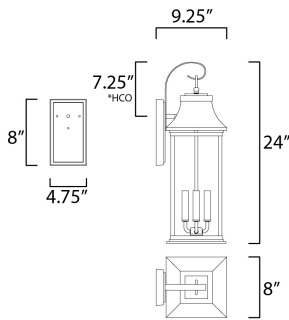

PRODUCT DESCRIPTION

Inspired by classic coach gas lanterns, the Vicksburg collection features die-cast aluminum construction finished in Black with Clear glass. The candle sleeves are done in a contrasting off-white finish to add dimension to the lantern. Available in numerous sizes and configurations including a handsome pocket wall.

MEASUREMENTS

DIMENSION : 8" W x 24" H x 9.25" Ext
BACK PLATE : 4.75" W x 8" H x 7.25" HCO
HANGING WEIGHT : 7.3 lb

LAMPING

INPUT VOLTAGE : 120V
BULB : 3 x 40W Incandescent E12 Candelabra , 120W Total
BULB INCLUDED : (Not Included)
DIMMABLE : Yes
LIGHTING_DIRECTION : Up

FINISHES OPTION

Black (BK)

GLASS

Clear CL

MATERIAL

Aluminum, Glass

RATINGS

cETLus
Wet Location

ADDITIONAL

INSTALL UP/DOWN: Up
OPERATING TEMPERATURE:
-20°C (-4°F), 40°C (104°F)

Always consult a qualified electrician before installing any lighting product.